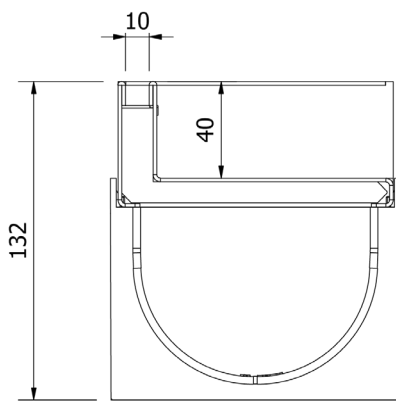

MUFLE 4ALL H92 combined with

Black: 613321

Galvanized steel SlotTop H40 grating with Inspection Element

Grey: ***

Dimensions and features

Length (mm)	1000
Width External/Internal (mm)	120 / 95
Height External/Internal (mm)	132 / 70
Outlets	Vertical outlet Ø110 / Ø75
Channel body material	PP-PE
Frame	integrated
Grating material	Galvanized steel
Grating slot dimension (mm)	Slot 10mm
Grating surface finishing	Galvanized
Weight (Kg)	4,2
Resistance (Norm EN1433)	B 125

Dimensions and weights are subjected to the tolerances of the manufacturing.
The products have to be installed according to ACO's installation manual.