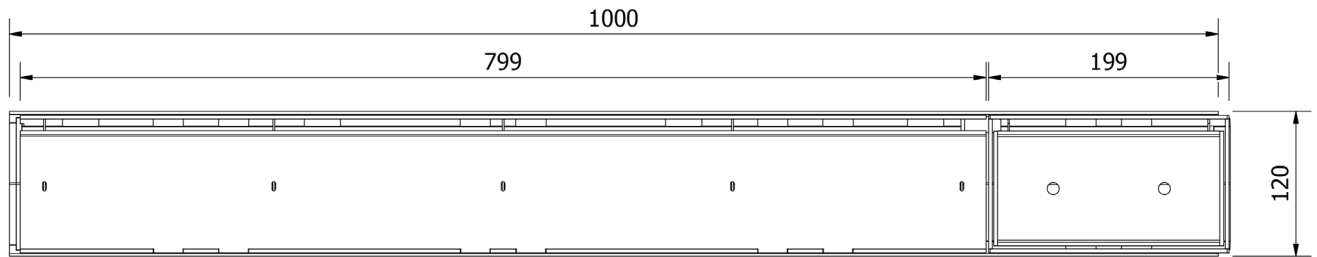

MUFLE 4ALL H92 combined with

Black: 613321

Galvanized steel SlotTop H40 grating with Inspection Element

Grey: ***

Dimensions and features

Length (mm)	1000
Width External/Internal (mm)	120 / 95
Height External/Internal (mm)	132 / 70
Outlets	Vertical outlet Ø110 / Ø75
Channel body material	PP-PE
Frame	integrated
Grating material	Galvanized steel
Grating slot dimension (mm)	Slot 10mm
Grating surface finishing	Galvanized
Weight (Kg)	4,2
Resistance (Norm EN1433)	B 125

Dimensions and weights are subjected to the tolerances of the manufacturing.
The products have to be installed according to ACO's installation manual.