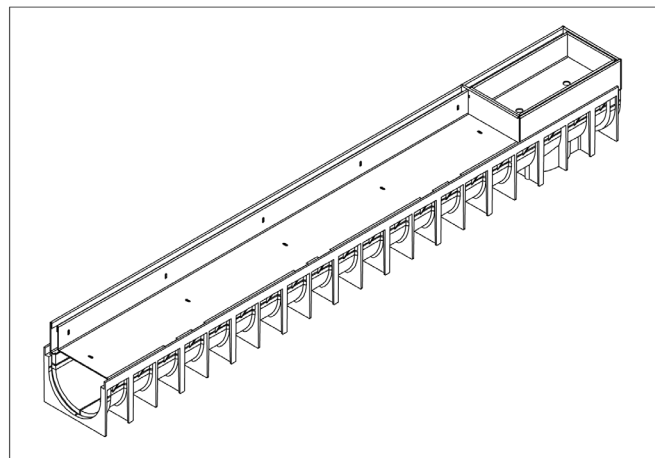

MUFLE 4ALL H92 combined with

Black: 613321

Galvanized steel SlotTop H40 grating with Inspection Element

Grey: ***

Dimensions and features

Length (mm)	1000
Width External/Internal (mm)	120 / 95
Height External/Internal (mm)	132 / 70
Outlets	Vertical outlet Ø110 / Ø75
Channel body material	PP-PE
Frame	integrated
Grating material	Galvanized steel
Grating slot dimension (mm)	Slot 10mm
Grating surface finishing	Galvanized
Weight (Kg)	4,2
Resistance (Norm EN1433)	B 125

Dimensions and weights are subjected to the tolerances of the manufacturing.
The products have to be installed according to ACO's installation manual.