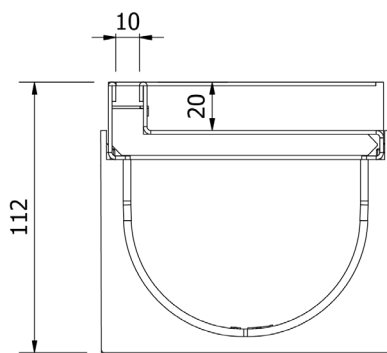

MUFLE 4ALL H92 combined with

Black: 613311

Stainless steel SlotTop H20 grating with Inspection Element

Grey: ***

Dimensions and features

Length (mm)	1000
Width External/Internal (mm)	120 / 95
Height External/Internal (mm)	112 / 70
Outlets	Vertical outlet Ø110 / Ø75
Channel body material	PP-PE
Frame	integrated
Grating material	Stainless steel
Grating slot dimension (mm)	Slot 10mm
Grating surface finishing	polished
Weight (Kg)	3,5
Resistance (Norm EN1433)	A 15

Dimensions and weights are subjected to the tolerances of the manufacturing.
The products have to be installed according to ACO's installation manual.