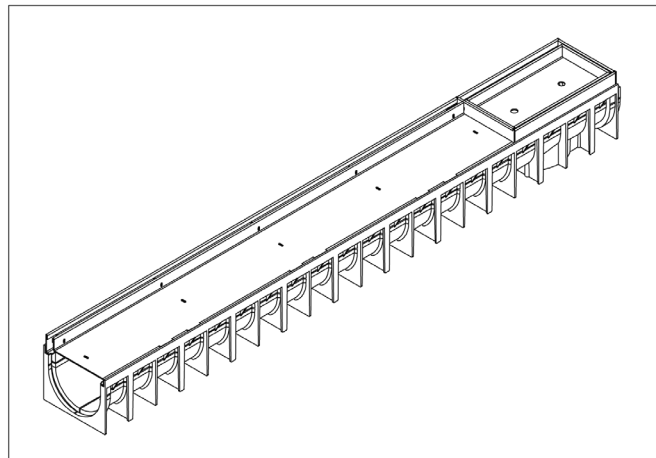

MUFLE 4ALL H92 combined with

Black: 613311

Stainless steel SlotTop H20 grating with Inspection Element

Grey: ***

Dimensions and features

Length (mm)	1000
Width External/Internal (mm)	120 / 95
Height External/Internal (mm)	112 / 70
Outlets	Vertical outlet Ø110 / Ø75
Channel body material	PP-PE
Frame	integrated
Grating material	Stainless steel
Grating slot dimension (mm)	Slot 10mm
Grating surface finishing	polished
Weight (Kg)	3,5
Resistance (Norm EN1433)	A 15

Dimensions and weights are subjected to the tolerances of the manufacturing.
The products have to be installed according to ACO's installation manual.