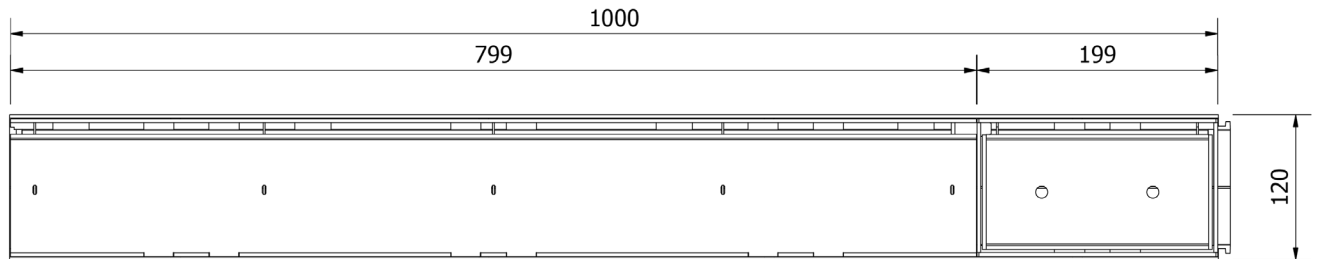

MUFLE 4ALL H92 combined with

Black: 613311

Stainless steel SlotTop H20 grating with Inspection Element

Grey: ***

Dimensions and features

Length (mm)	1000
Width External/Internal (mm)	120 / 95
Height External/Internal (mm)	112 / 70
Outlets	Vertical outlet Ø110 / Ø75
Channel body material	PP-PE
Frame	integrated
Grating material	Stainless steel
Grating slot dimension (mm)	Slot 10mm
Grating surface finishing	polished
Weight (Kg)	3,5
Resistance (Norm EN1433)	A 15

Dimensions and weights are subjected to the tolerances of the manufacturing.
The products have to be installed according to ACO's installation manual.