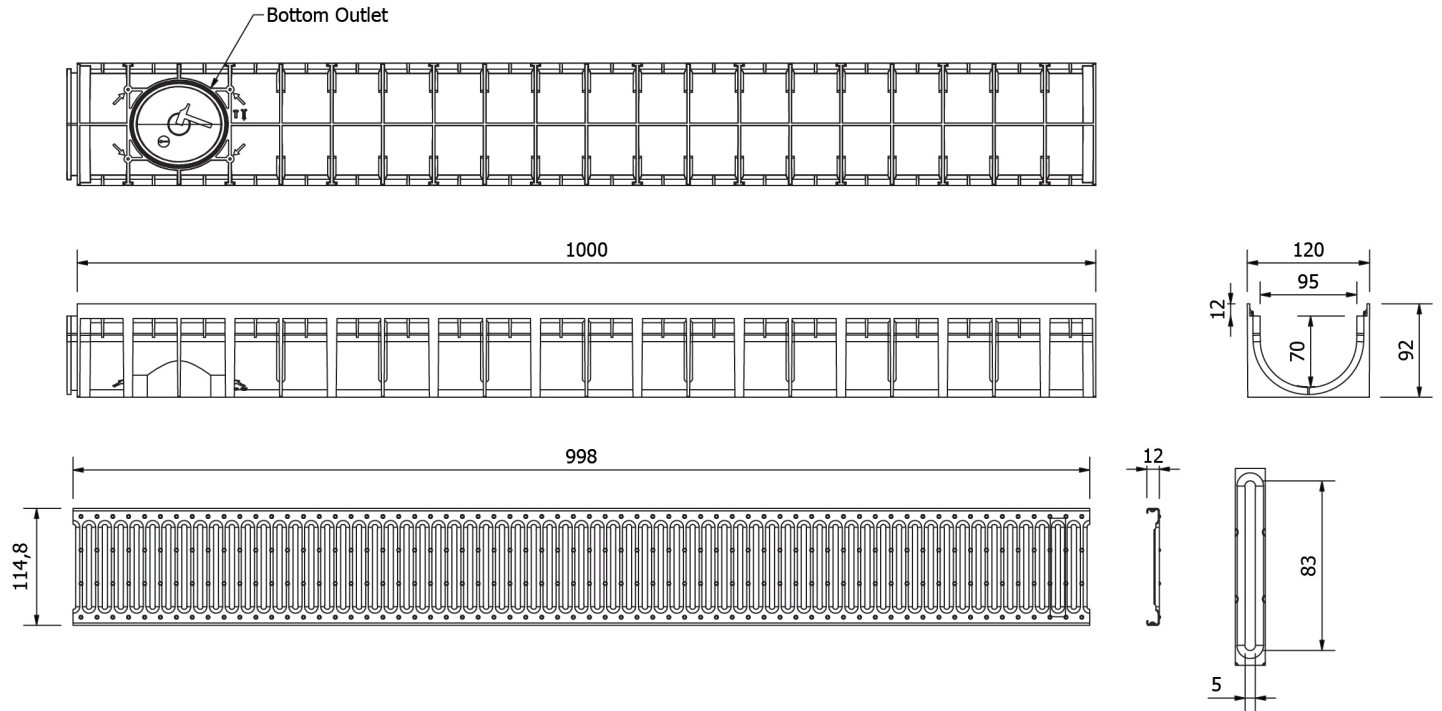

MUFLE 4ALL H92 combined with
Stainless steel SLIM grating

Black: 613040
Grey: 613041

Dimensions and features

Length (mm)	1000
Width External/Internal (mm)	120 / 95
Height External/Internal (mm)	92 / 70
Outlets	Bottom Outlet Ø100/110 - Ø75
Channel body material	PP-PE
Frame	integrated
Grating material	Stainless steel
Grating slot dimension (mm)	Slot 5 mm
Grating surface finishing	polished
Weight (Kg)	1,08
Resistance (Norm EN1433)	A 15

Dimensions and weights are subjected to the tolerances of the manufacturing.
The products have to be installed according to ACO's installation manual.