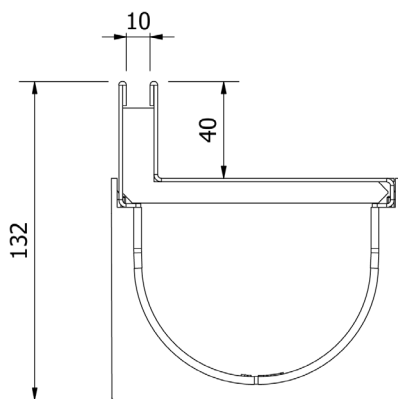

MUFLE 4ALL H92 combined with
Galvanized steel SlotTop H40 grating

Black: 613320
Grey: ***

Dimensions and features

Length (mm)	1000
Width External/Internal (mm)	120 / 95
Height External/Internal (mm)	132 / 70
Outlets	Vertical outlet Ø110 / Ø75
Channel body material	PP-PE
Frame	integrated
Grating material	Galvanized steel
Grating slot dimension (mm)	Slot 10mm
Grating surface finishing	Galvanized
Weight (Kg)	3,8
Resistance (Norm EN1433)	B 125

Dimensions and weights are subjected to the tolerances of the manufacturing.
The products have to be installed according to ACO's installation manual.