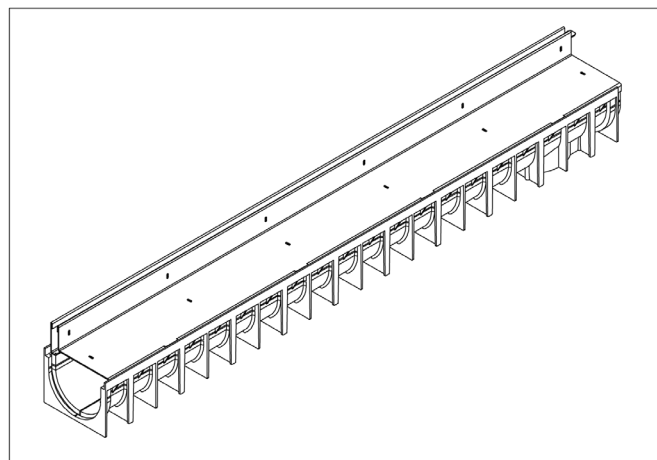

MUFLE 4ALL H92 combined with
Galvanized steel SlotTop H40 grating

Black: 613320
Grey: ***

Dimensions and features

Length (mm)	1000
Width External/Internal (mm)	120 / 95
Height External/Internal (mm)	132 / 70
Outlets	Vertical outlet Ø110 / Ø75
Channel body material	PP-PE
Frame	integrated
Grating material	Galvanized steel
Grating slot dimension (mm)	Slot 10mm
Grating surface finishing	Galvanized
Weight (Kg)	3,8
Resistance (Norm EN1433)	B 125

Dimensions and weights are subjected to the tolerances of the manufacturing.
The products have to be installed according to ACO's installation manual.