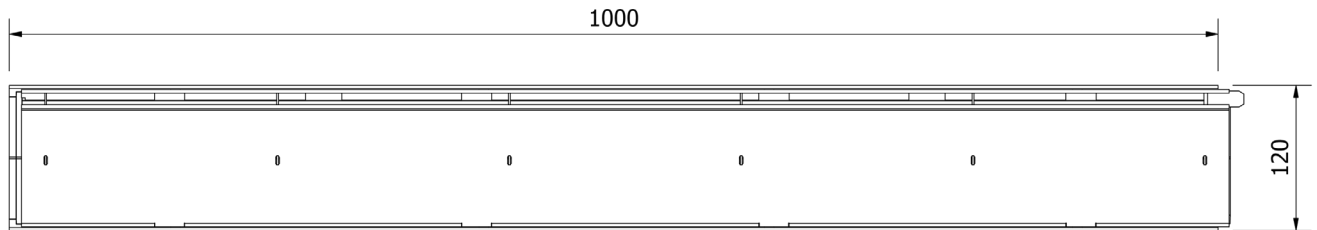

MUFLE 4ALL H92 combined with
Galvanized steel SlotTop H40 grating

Black: 613320
Grey: ***

Dimensions and features

Length (mm)	1000
Width External/Internal (mm)	120 / 95
Height External/Internal (mm)	132 / 70
Outlets	Vertical outlet Ø110 / Ø75
Channel body material	PP-PE
Frame	integrated
Grating material	Galvanized steel
Grating slot dimension (mm)	Slot 10mm
Grating surface finishing	Galvanized
Weight (Kg)	3,8
Resistance (Norm EN1433)	B 125

Dimensions and weights are subjected to the tolerances of the manufacturing.
The products have to be installed according to ACO's installation manual.