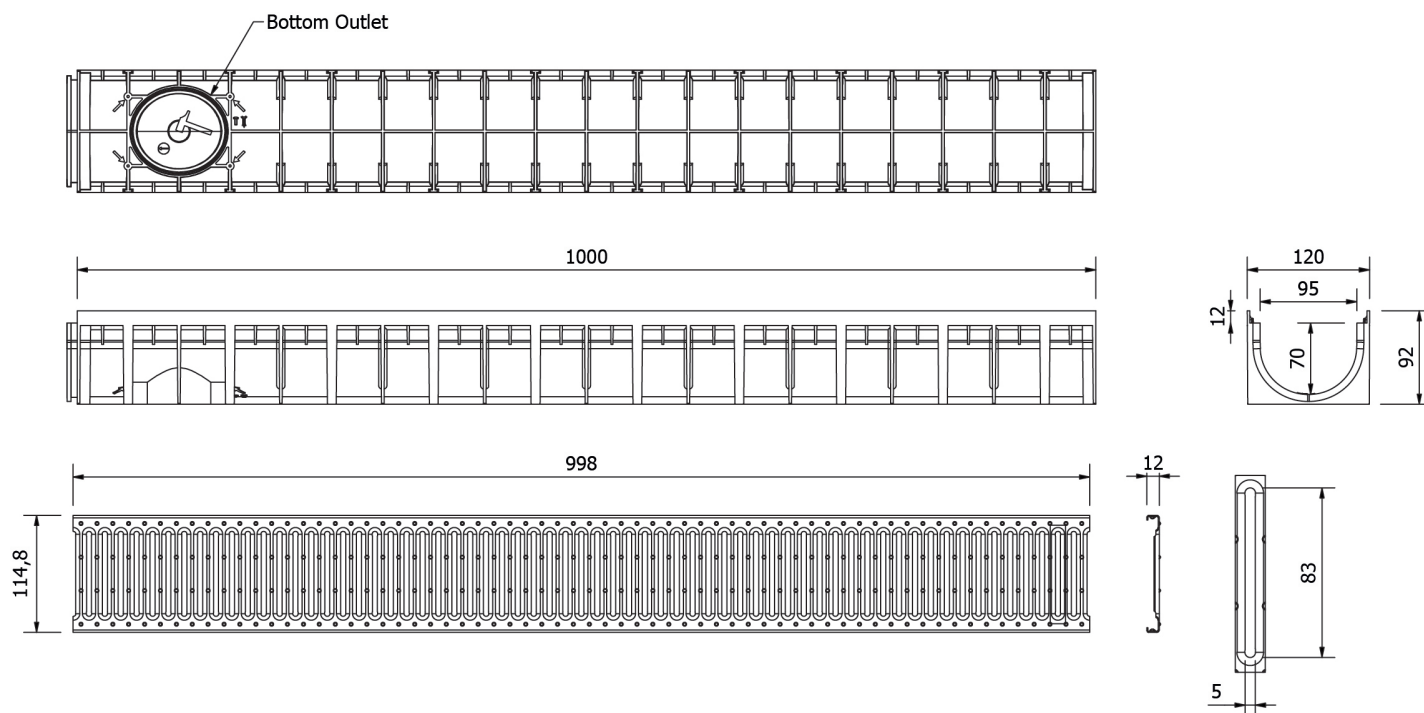

## Dimensions and features

<b>Length (mm)</b>	1000
<b>Width External/Internal (mm)</b>	120 / 95
<b>Height External/Internal (mm)</b>	92 / 70
<b>Outlets</b>	Bottom Outlet Ø100/110 - Ø75
<b>Channel body material</b>	PP-PE
<b>Frame</b>	integrated
<b>Grating material</b>	Stainless steel
<b>Grating slot dimension (mm)</b>	Slot 5 mm
<b>Grating surface finishing</b>	polished
<b>Weight (Kg)</b>	1,08
<b>Resistance (Norm EN1433)</b>	A 15

Dimensions and weights are subjected to the tolerances of the manufacturing.  
The products have to be installed according to ACO's installation manual.