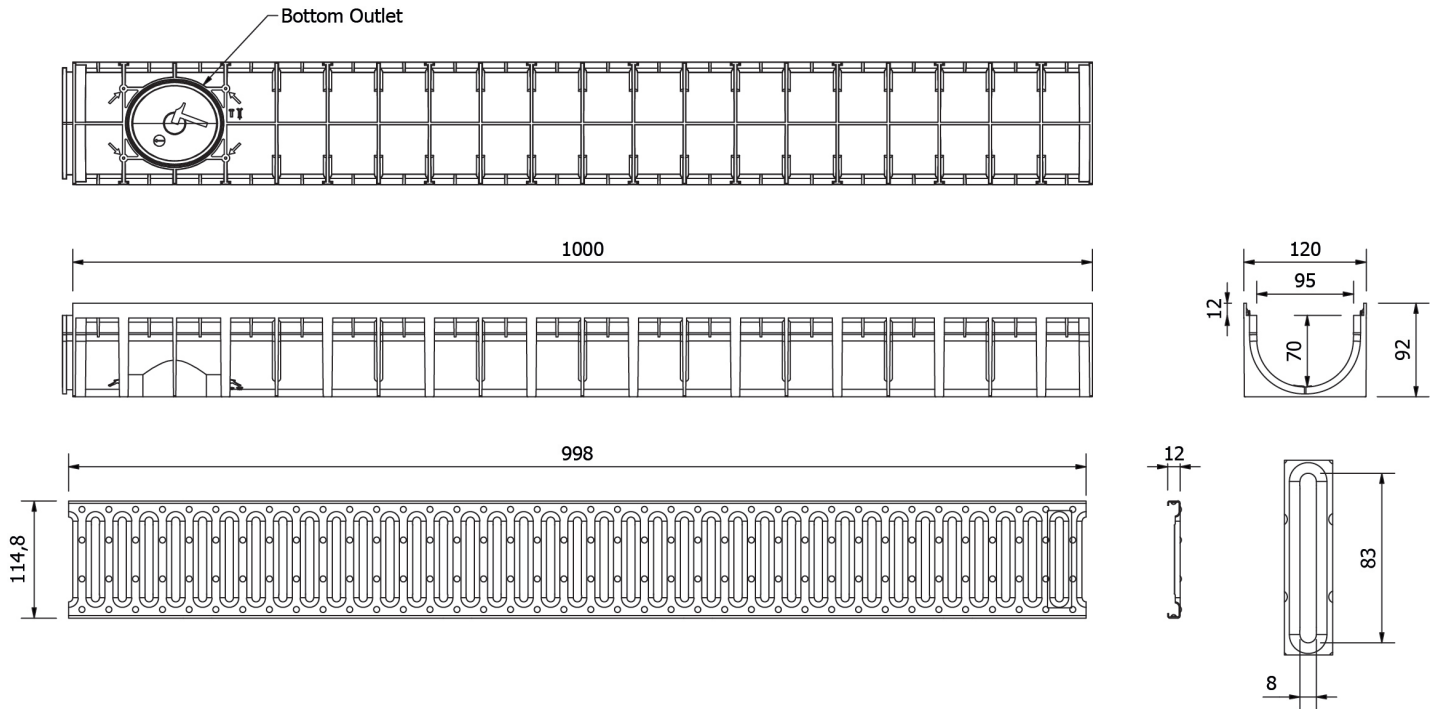

MUFLE 4ALL H92 combined with
Stainless steel grating

Black: 613016
Grey: 613022

Dimensions and features

Length (mm)	1000
Width External/Internal (mm)	120 / 95
Height External/Internal (mm)	92 / 70
Outlets	Vertical outlet $\varnothing 110 / \varnothing 75$
Channel body material	PP-PE
Frame	integrated
Grating material	Stainless steel
Grating slot dimension (mm)	Slot 8mm
Grating surface finishing	polished
Weight (Kg)	1,08
Resistance (Norm EN1433)	A 15

Dimensions and weights are subjected to the tolerances of the manufacturing.
The products have to be installed according to ACO's installation manual.