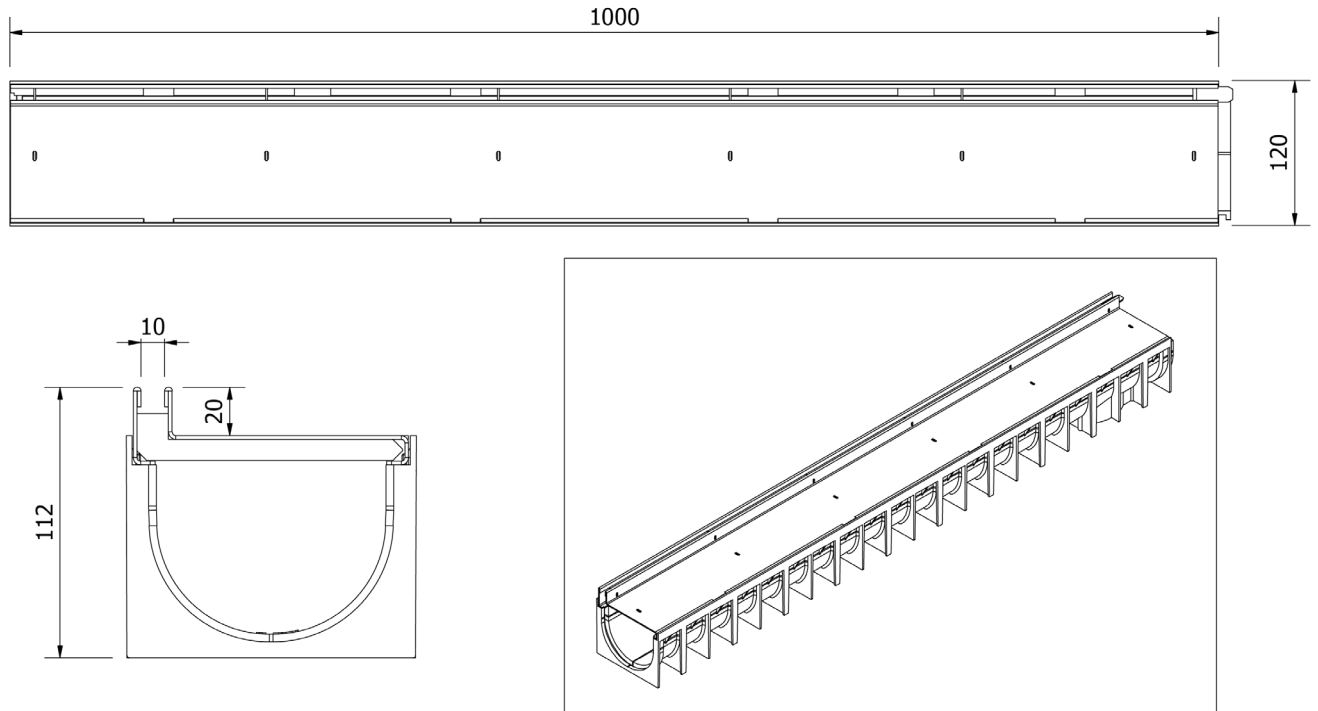

MUFLE 4ALL H92 combined with
Stainless steel SlotTop H20 grating

Black: 613310
Grey: ***

Dimensions and features

Length (mm)	1000
Width External/Internal (mm)	120 / 95
Height External/Internal (mm)	112 / 68
Outlets	Vertical outlet Ø110 / Ø75
Channel body material	PP-PE
Frame	integrated
Grating material	Stainless steel
Grating slot dimension (mm)	Slot 10mm
Grating surface finishing	polished
Weight (Kg)	3,3
Resistance (Norm EN1433)	A 15

Dimensions and weights are subjected to the tolerances of the manufacturing.
The products have to be installed according to ACO's installation manual.