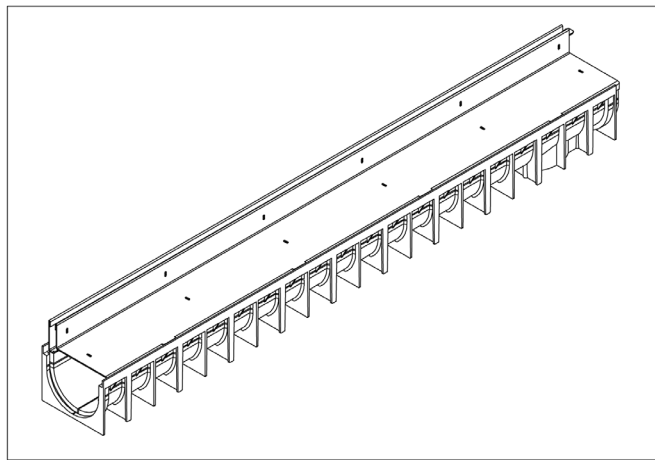

MUFLE 4ALL H92 combined with
Stainless steel SlotTop H40 grating

Black: 613330
Grey: ***

Dimensions and features

Length (mm)	1000
Width External/Internal (mm)	120 / 95
Height External/Internal (mm)	132 / 68
Outlets	Vertical outlet Ø110 / Ø75
Channel body material	PP-PE
Frame	integrated
Grating material	Stainless steel
Grating slot dimension (mm)	Slot 10mm
Grating surface finishing	polished
Weight (Kg)	3,8
Resistance (Norm EN1433)	B 125

Dimensions and weights are subjected to the tolerances of the manufacturing.
The products have to be installed according to ACO's installation manual.