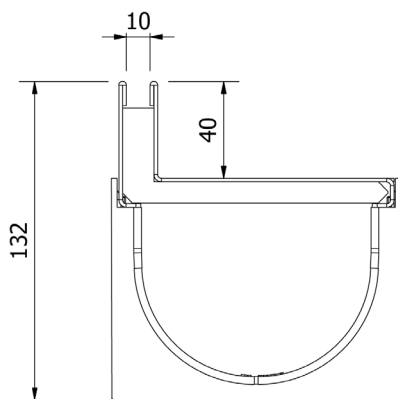

MUFLE 4ALL H92 combined with
Stainless steel SlotTop H40 grating

Black: 613330
Grey: ***

Dimensions and features

Length (mm)	1000
Width External/Internal (mm)	120 / 95
Height External/Internal (mm)	132 / 68
Outlets	Vertical outlet Ø110 / Ø75
Channel body material	PP-PE
Frame	integrated
Grating material	Stainless steel
Grating slot dimension (mm)	Slot 10mm
Grating surface finishing	polished
Weight (Kg)	3,8
Resistance (Norm EN1433)	B 125

Dimensions and weights are subjected to the tolerances of the manufacturing.
The products have to be installed according to ACO's installation manual.