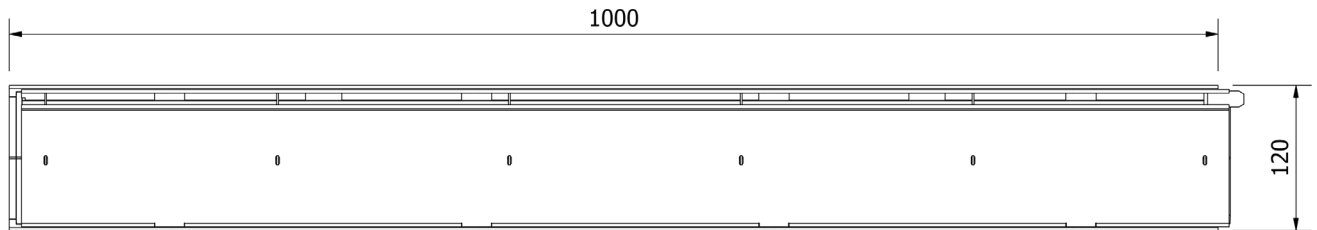

MUFLE 4ALL H92 combined with
Stainless steel SlotTop H40 grating

Black: 613330
Grey: ***

Dimensions and features

Length (mm)	1000
Width External/Internal (mm)	120 / 95
Height External/Internal (mm)	132 / 68
Outlets	Vertical outlet Ø110 / Ø75
Channel body material	PP-PE
Frame	integrated
Grating material	Stainless steel
Grating slot dimension (mm)	Slot 10mm
Grating surface finishing	polished
Weight (Kg)	3,8
Resistance (Norm EN1433)	B 125

Dimensions and weights are subjected to the tolerances of the manufacturing.
The products have to be installed according to ACO's installation manual.